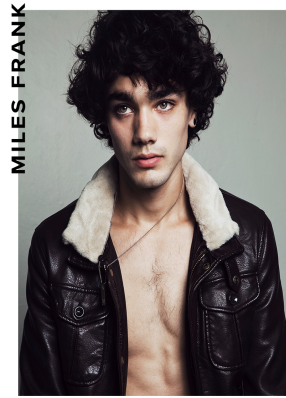

PHOTO/GENICS

MILES FRANK

PHOTO/
GENICS

HEIGHT
SIX_TWO

SUIT_38L_WAIST_32_INSEAM_32_SHOE_12

MILES FRANK

HEIGHT 6'2 | 188 CM SUIT 38L WAIST 32 | 81 CM INSEAM 32SHOE SIZE 12 | 11.5 | 46 HAIR BROWN EYES GREEN