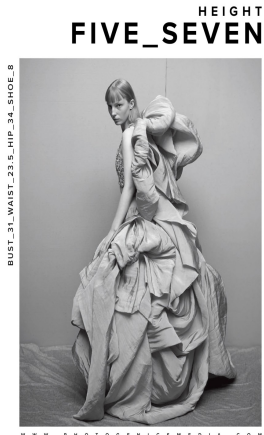

PHOTO/GENICS

HOPE FLY

PHOTO/
GENICS

HEIGHT
FIVE_SEVEN

BUST_31_WAIST_23.5_HIP_34_SHOE_8

HOPE FLY

HEIGHT 5'7 | 170 CM BUST 31 | 79 CM WAIST 24 | 60 CM HIP 34 | 86 CM SHOE SIZE 8 | 6 | 39 DRESS 0-2 HAIR RED EYES BLUE