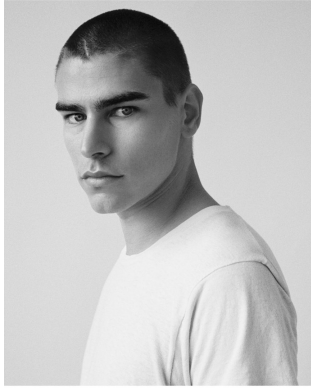

# PHOTO/GENICS

PHOTO  
GENICS

ROB COE

HEIGHT 5'10.5 | 178 CM WAIST 29 | 74 CM INSEAM 32 SHOE SIZE 10 | 9.5 | 43.5 HAIR BROWN EYES BLUE