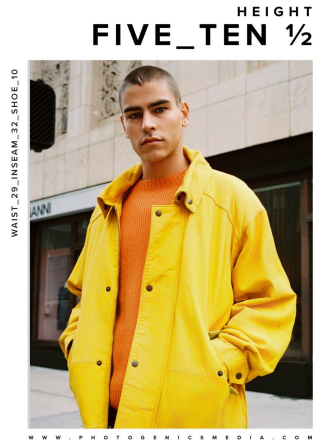

# PHOTO/GENICS

PHOTO  
GENICS

ROB COE

HEIGHT 5'10.5 | 178 CM WAIST 29 | 74 CM INSEAM 32 SHOE SIZE 10 | 9.5 | 43.5 HAIR BROWN EYES BLUE