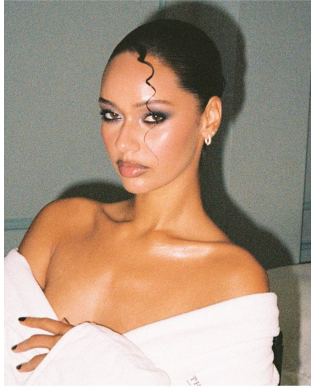

PHOTO/GENICS

PHOTO
GENICS

JAMILLA STRAND

HEIGHT 5'8 | 173 CM BUST 33 | 84 CM WAIST 26 | 65 CM HIP 36 | 91 CM SHOE SIZE 8.5 | 6.5 | 39.5 DRESS 0-4 HAIR BROWN EYES HAZEL