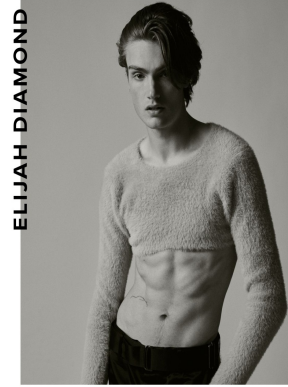

PHOTO/GENICS

ELIJAH DIAMOND

PHOTO/
GENICS

HEIGHT
SIX_FOUR

SUIT_36REG_WAIST_29_INSEAM_34_SHOE_13

ELIJAH DIAMOND

HEIGHT 6'4 | 192 CM SUIT 36R WAIST 29 | 74 CM INSEAM 34SHOE SIZE 13 | 12.5 | 47 HAIR BLACK EYES BROWN