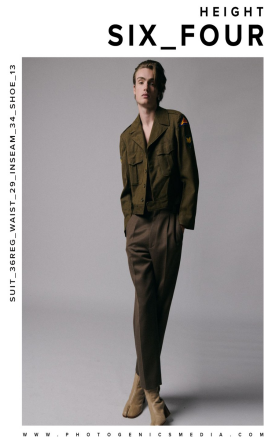

PHOTO/GENICS

ELIJAH DIAMOND

PHOTO/
GENICS

HEIGHT
SIX_FOUR

SUIT_36REG_WAIST_29_INSEAM_34_SHOE_13

ELIJAH DIAMOND

HEIGHT 6'4 | 192 CM SUIT 36R WAIST 29 | 74 CM INSEAM 34SHOE SIZE 13 | 12.5 | 47 HAIR BLACK EYES BROWN