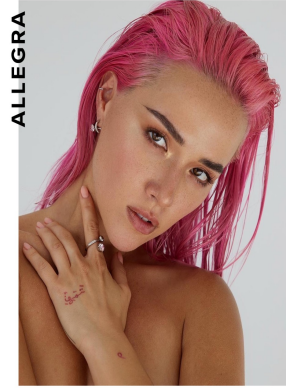

PHOTO/GENICS

ALLEGRA

PHOTO/
GENICS

HEIGHT
FIVE_SEVEN

BUST_32_WAIST_24_HIP_34_SHOE_7

ALLEGRA

HEIGHT 5'7 | 170 CM BUST 31 | 79 CM WAIST 25 | 64 CM HIP 35 | 88 CM SHOE SIZE 7 | 5 | 37.5 DRESS 0-2 HAIR BLONDE EYES BROWN