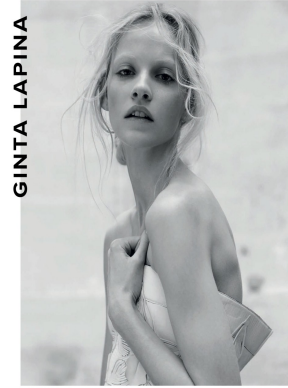

PHOTO/GENICS

GINTA LAPINA

PHOTO/
GENICS

HEIGHT
FIVE_TEN

BUST_32, WAIST_24, HIP_34, SHOE_10

I will NEVER FORGET the day
when my agent called me
and told me that I got a
YSL BEAUTY CAMPAIGN.
I felt like my whole life
CHANGED at that moment"

Ginta Lapina

GINTA LAPINA

HEIGHT 5'10 | 178 CM BUST 33 | 84 CM WAIST 25.5 | 65 CM HIP 35 | 89 CM SHOE SIZE 10.5 | 8.5 HAIR BLONDE EYES BLUE