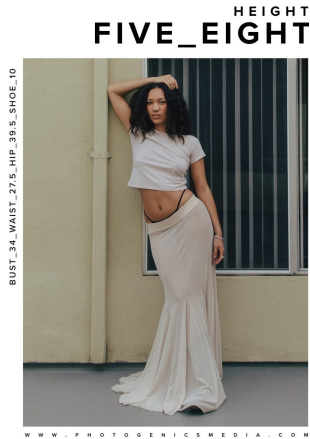

## ZOE COUNCIL

HEIGHT 5'8 | 173 CM BUST 35 | 89 CM WAIST 28 | 71 CM HIP 40 | 102 CM SHOE SIZE 10 | 8 | 41.5 DRESS 4- HAIR DARK BROWN EYES BROWN