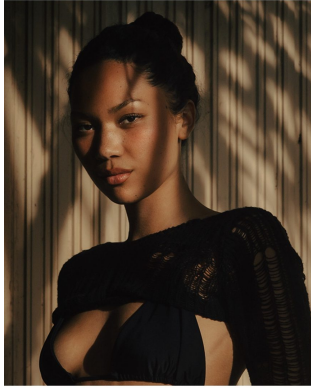

# PHOTO/GENICS

PHOTO  
GENICS

## ZOE COUNCIL

HEIGHT 5'8 | 173 CM BUST 35 | 89 CM WAIST 28 | 71 CM HIP 40 | 102 CM SHOE SIZE 10 | 8 | 41.5 DRESS 4- HAIR DARK BROWN EYES BROWN