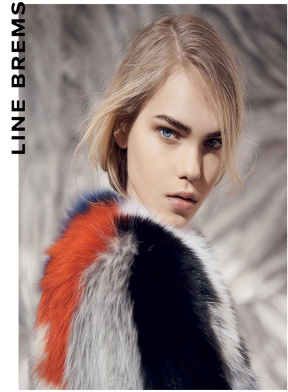

PHOTO/GENICS

LINE BREMS

PHOTO/
GENICS

HEIGHT
FIVE_TEN_1/2

BUST_32_WAIST_23_HIP_35_SHOE_10

LINE BREMS

HEIGHT 5'11 | 180 CM BUST 32 | 82 CM WAIST 24 | 61 CM HIP 35 | 88 CM SHOE SIZE 10 | 8 | 41.5 DRESS 0-2 HAIR BLONDE EYES BLUE