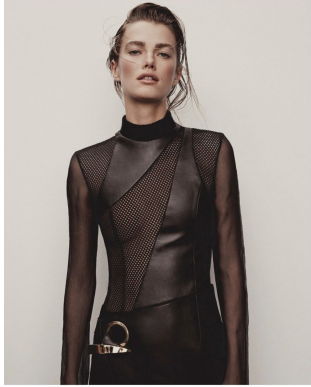

PHOTO/GENICS

MATHILDE BRANDI

HEIGHT 5'9 | 175 CM BUST 33 | 84 CM WAIST 24 | 60 CM HIP 34 | 86 CM SHOE SIZE 7.5 | 5.5 | 38 DRESS 0-2 HAIR BROWN EYES BLUE