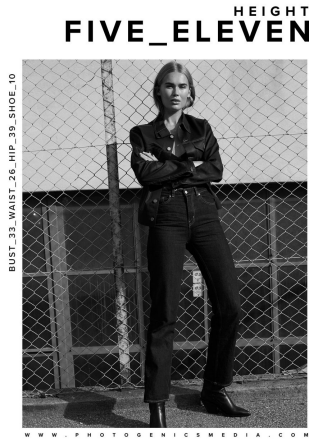

PHOTO/GENICS

PHOTO
GENICS

ELIZABETH ZUSCHLAG

HEIGHT 5'11 | 180 CM BUST 33 | 85 CM WAIST 26 | 66 CM HIP 39 | 100 CM SHOE SIZE 10 | 8 | 41.5 HAIR DARK BLONDE EYES BLUE-GREEN