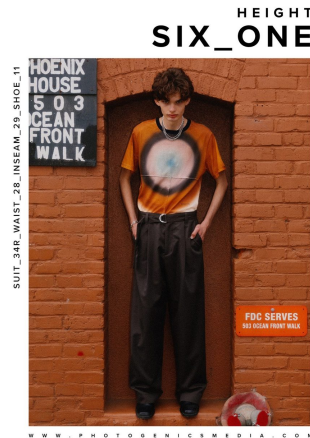

PHOTO/GENICS

PHOTO
GENICS

DEAN LONDON

HEIGHT 5'11.5 | 180 CM BUST 32 | 81 CM SUIT 34R WAIST 23 | 58 CM INSEAM 29 HIP 33 | 84 CM SHOE SIZE 11 | 10.5 | 44.5 HAIR BROWN
EYES HAZEL