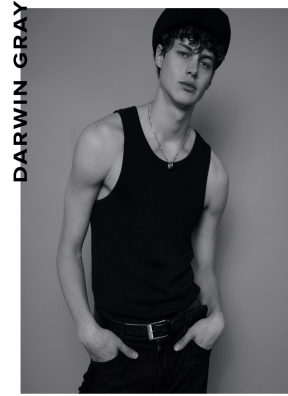

PHOTO/GENICS

DARWIN GRAY

PHOTO/
GENICS

HEIGHT
SIX_TWO

SUIT_38R_WAIST_31_INSEAM_33_SHOE_11

DARWIN GRAY

HEIGHT 6'3 | 191 CM SUIT 38R WAIST 31 | 79 CM SHOE SIZE 11 | 10.5 | 44.5 HAIR LIGHT BROWN EYES BLUE