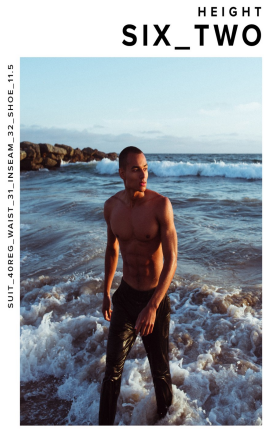

PHOTO/GENICS

RILEY JAY

PHOTO/
GENICS

HEIGHT
SIX_TWO

SUIT_ADREG_WAIST_31_INSEAM_32_SHOE_11.5

RILEY JAY

HEIGHT 6'2 | 188 CM SUIT 40R WAIST 29 | 74 CM INSEAM 32SHOE SIZE 11.5 | 11 | 45.5 HAIR DARK BROWN EYES DARK-BROWN