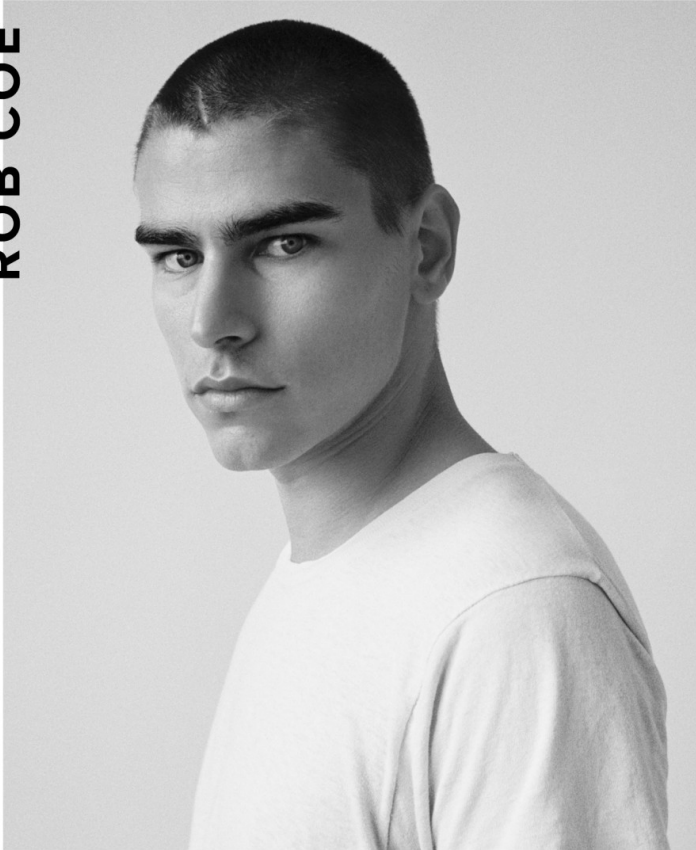

PHOTO/GENICS

ROB COE

PHOTO/
GENICS

HEIGHT
FIVE_TEN 1/2

WAIST_29_INSEAM_32_SHOE_10

WWW.PHOTOGENICSMEDIA.COM

ROB COE

HEIGHT 5'10.5 | 178 CM WAIST 29 | 74 CM INSEAM 32 SHOE SIZE 10 | 9.5 | 43.5 HAIR BROWN EYES BLUE