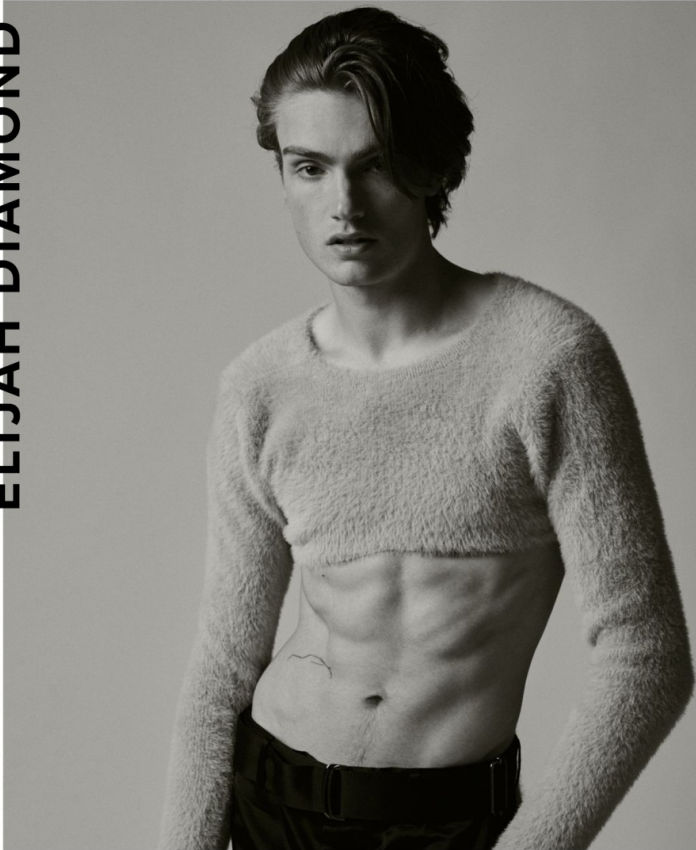

PHOTO/GENICS

ELIJAH DIAMOND

PHOTO/  
GENICS

HEIGHT  
SIX\_FOUR

SUIT\_36REG\_WAIST\_29\_INSEAM\_34\_SHOE\_13

WWW.PHOTOGENICSMEDIA.COM

ELIJAH DIAMOND

HEIGHT 6'4 | 192 CM SUIT 36R WAIST 29 | 74 CM INSEAM 34SHOE SIZE 13 | 12.5 | 47 HAIR BLACK EYES BROWN