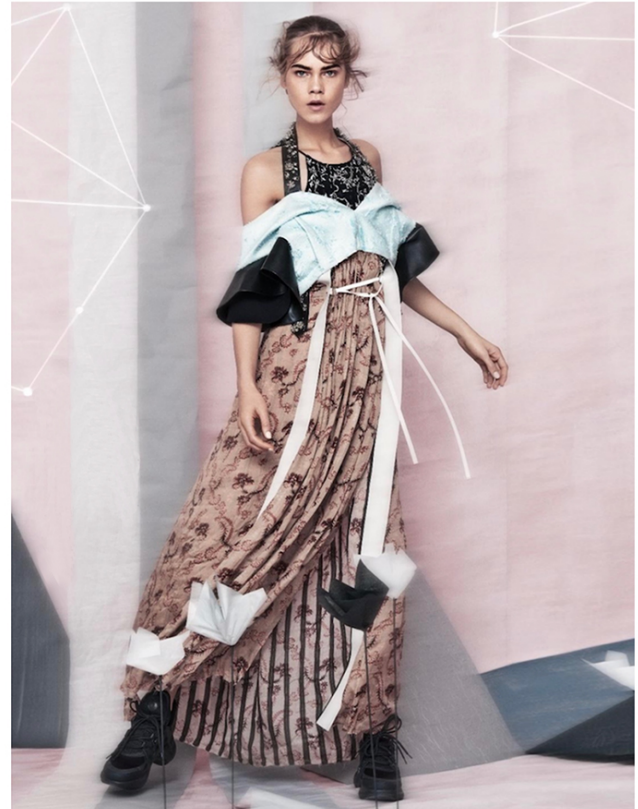

PHOTO/GENICS

LINE BREMS

PHOTO/
GENICS

HEIGHT
FIVE_TEN_1/2

BUST_32_WAIST_23_HIP_35_SHOE_10

WWW.PHOTOGENICSMEDIA.COM

LINE BREMS

HEIGHT 5'11 | 180 CM BUST 32 | 82 CM WAIST 24 | 61 CM HIP 35 | 88 CM SHOE SIZE 10 | 8 | 41.5 DRESS 0-2 HAIR BLONDE EYES BLUE