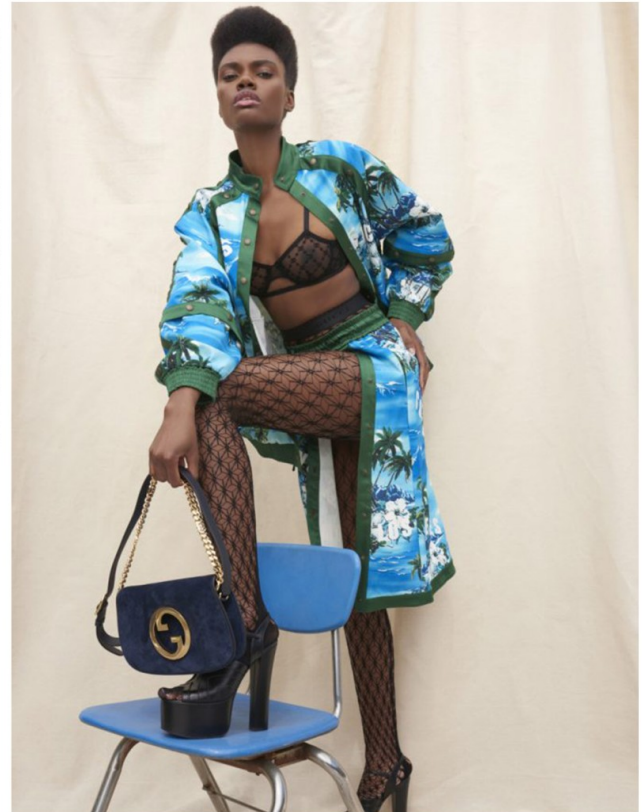

PHOTO/GENICS

LONDON KNIGHT

PHOTO/  
GENICS

HEIGHT  
FIVE\_ELEVEN\_1/2

BUST\_31\_WAIST\_23\_HIP\_35\_SHOE\_10

WWW.PHOTOGENICSMEDIA.COM

LONDON KNIGHT

HEIGHT 6'0 | 183 CM BUST 31 | 79 CM WAIST 25 | 64 CM HIP 37 | 93 CM SHOE SIZE 10 | 8 | 41.5 DRESS 2-4 HAIR BROWN EYES BROWN