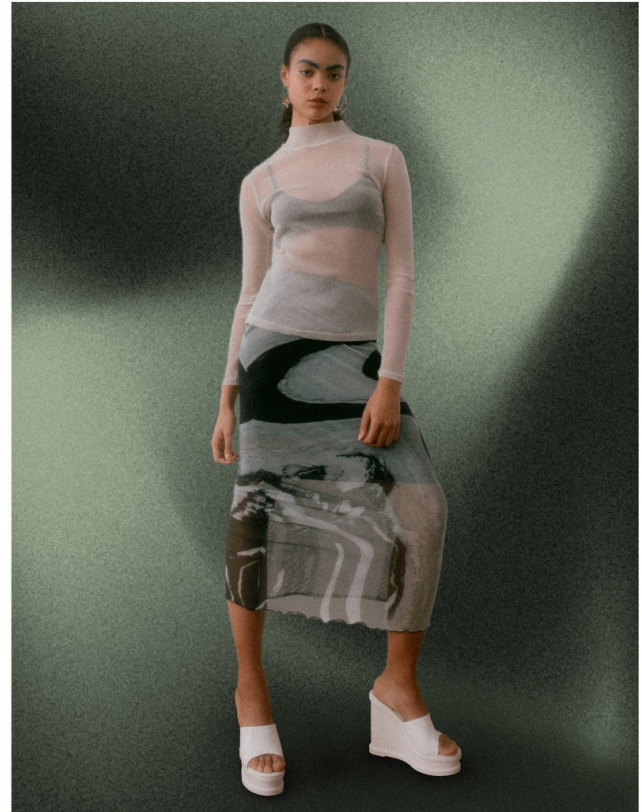

**PHOTO/GENICS**

**JAYLA MAXWELL**

**PHOTO/  
GENICS**

**HEIGHT  
FIVE\_EIGHT**

**BUST\_30.5\_WAIST\_25\_HIP\_36\_SHOE\_7.5**

**WWW.PHOTOGENICSMEDIA.COM**

**JAYLA MAXWELL**

**HEIGHT 5'8 | 173 CM BUST 30.5 | 77 CM CUP A WAIST 25 | 64 CM HIP 36 | 91 CM SHOE SIZE 7.5 | 5.5 | 38 DRESS 0-2 HAIR DARK BROWN  
EYES BROWN**