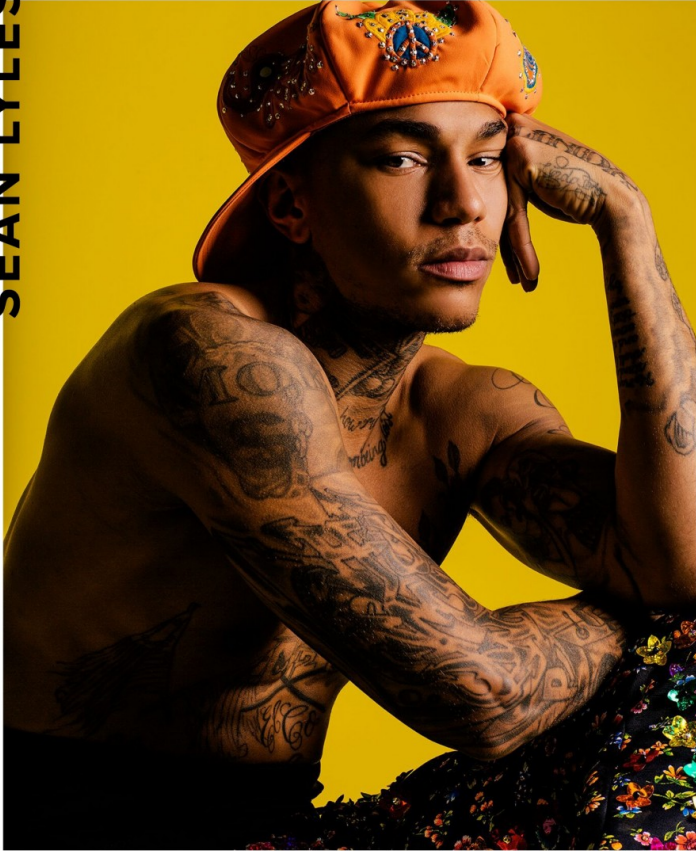

# PHOTO/GENICS

SEAN LYLES

PHOTO/  
GENICS

HEIGHT  
**FIVE\_ELEVEN**

SUIT\_40R\_WAIST\_32\_INSEAM\_33\_SHOE\_10.5

WWW.PHOTOGENICSMEDIA.COM

SEAN LYLES

HEIGHT 5'11 | 180 CM SUIT 40R WAIST 32 | 81 CM INSEAM 33SHOE SIZE 10.5 | 10 | 44 HAIR BROWN EYES LIGHT BROWN