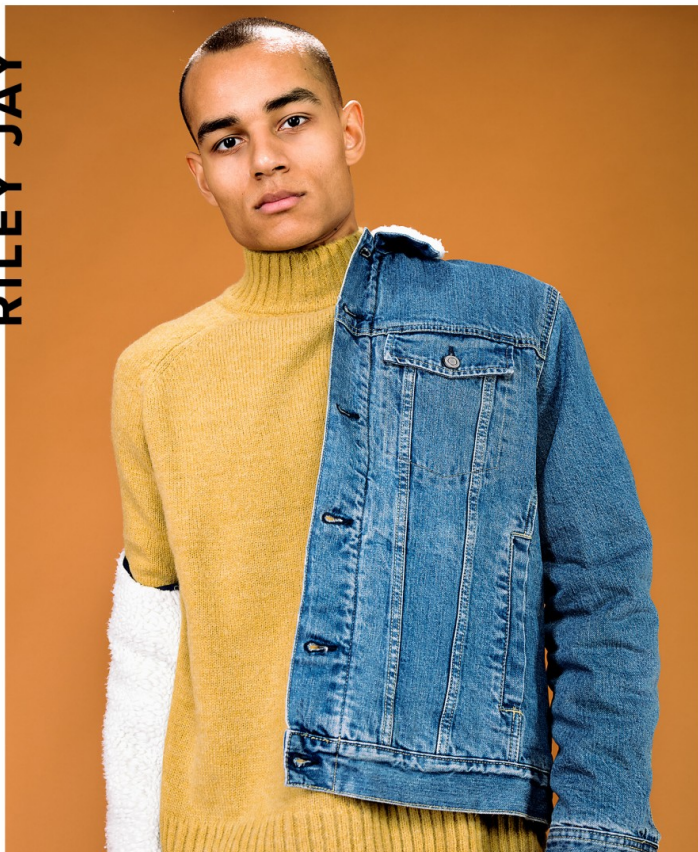

PHOTO/GENICS

RILEY JAY

PHOTO/  
GENICS

HEIGHT  
SIX\_TWO

SUIT\_40REG\_WAIST\_31\_INSEAM\_32\_SHOE\_11.5

WWW.PHOTOGENICSMEDIA.COM

RILEY JAY

HEIGHT 6'2 | 188 CM SUIT 40R WAIST 29 | 74 CM INSEAM 32SHOE SIZE 11.5 | 11 | 45.5 HAIR DARK BROWN EYES DARK-BROWN