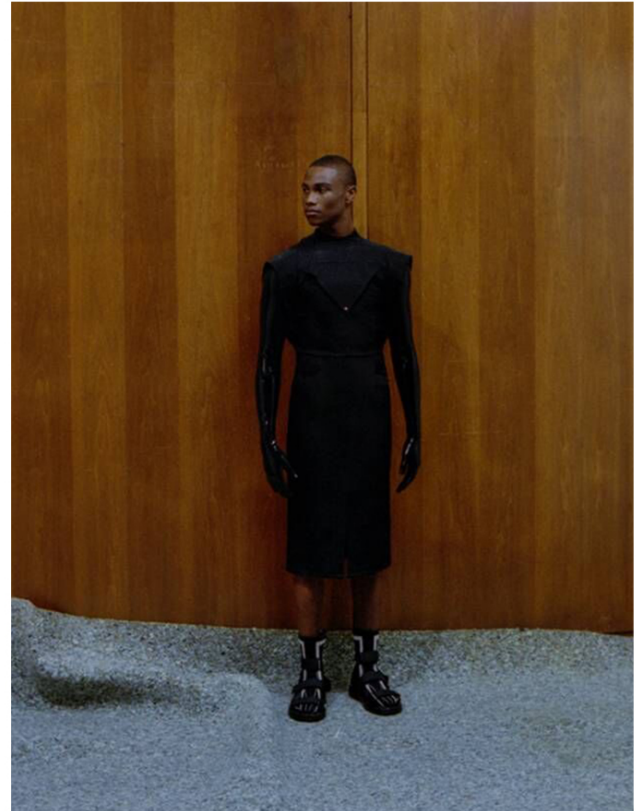

PHOTO/GENICS

TORIAN JOHN

PHOTO/
GENICS

HEIGHT
SIX_ONE

SUIT_38R_WAIST_32_INSEAM_32_SHOE_11

WWW.PHOTOGENICSMEDIA.COM

TORIAN JOHN

HEIGHT 6'1 | 185 CM SUIT 40R WAIST 34 | 86 CM INSEAM 32SHOE SIZE 11 | 10.5 | 44.5 HAIR BLACK EYES BROWN