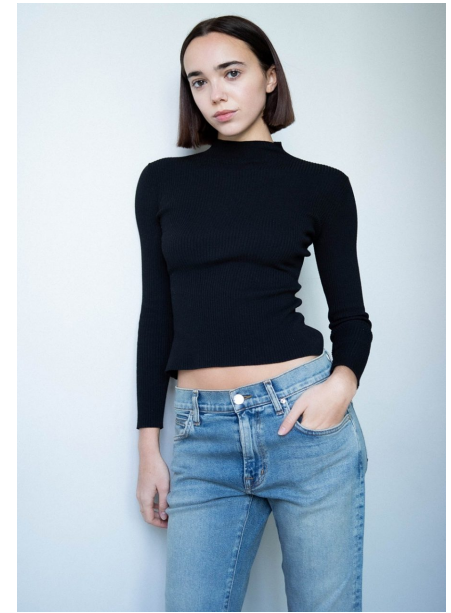

PORTFOLIO

PHOTO/GENIICS

DIGITALS

CHIARA BALLARD

HEIGHT 5'11 | 180 CM BUST 31 | 79 CM WAIST 25 | 64 CM HIP 35 | 89 CM SHOE SIZE 8 | 6 | 39 DRESS 0-2 HAIR BROWN EYES HAZEL