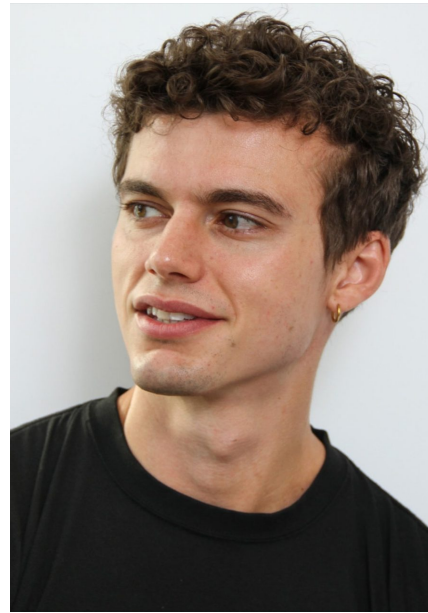

PORTFOLIO

PHOTO/GENIICS

DIGITALS

PABLO KAESTLI

HEIGHT 6'2.5 | 188 CM SUIT 40L WAIST 32 | 81 CM INSEAM 33 HIP 39.5 | 100 CM SHOE SIZE 11 | 10.5 | 44.5 HAIR BROWN EYES HAZEL