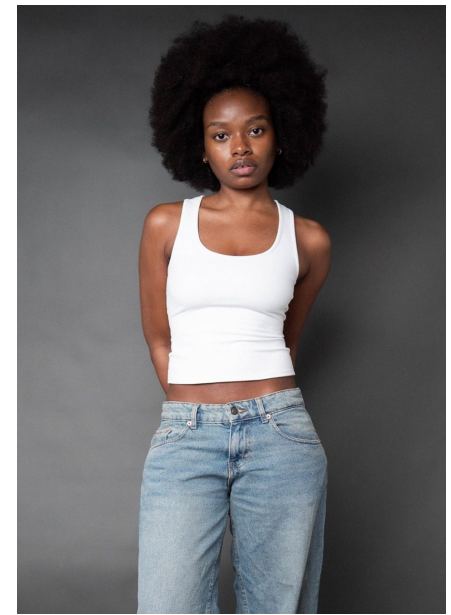

PORTFOLIO

PHOTO/GENIICS

DIGITALS

ANNA WOODARD

HEIGHT 5'8 | 173 CM BUST 30.5 | 77 CM WAIST 25.5 | 65 CM HIP 36 | 91 CM SHOE SIZE 8.5 | 6.5 | 39.5 HAIR DARK BROWN EYES BROWN