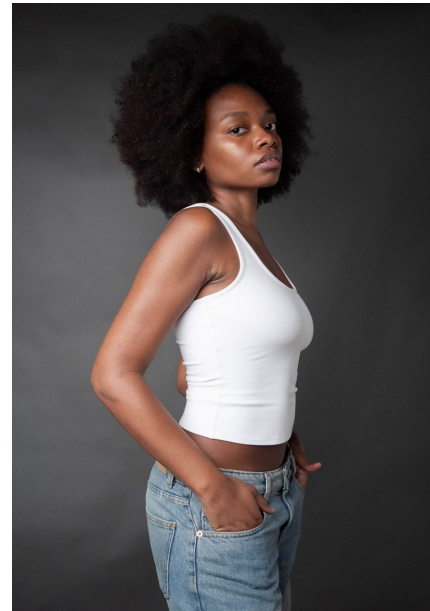

PORTFOLIO

PHOTO/GENIICS

DIGITALS

ANNA WOODARD

HEIGHT 5'8 | 173 CM BUST 30.5 | 77 CM WAIST 25.5 | 65 CM HIP 36 | 91 CM SHOE SIZE 8.5 | 6.5 | 39.5 HAIR DARK BROWN EYES BROWN