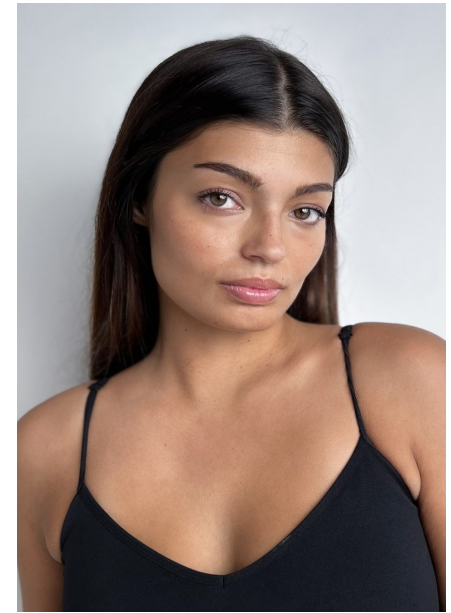

PORTFOLIO

PHOTO/GENIUS

DIGITALS

JORJI ZIMMATORE

HEIGHT 5'7 | 170 CM BUST 31.5 | 80 CM WAIST 25 | 64 CM HIP 34.5 | 88 CM SHOE SIZE 6 | 4 | 36.5 DRESS 0-2 HAIR BROWN EYES HAZEL