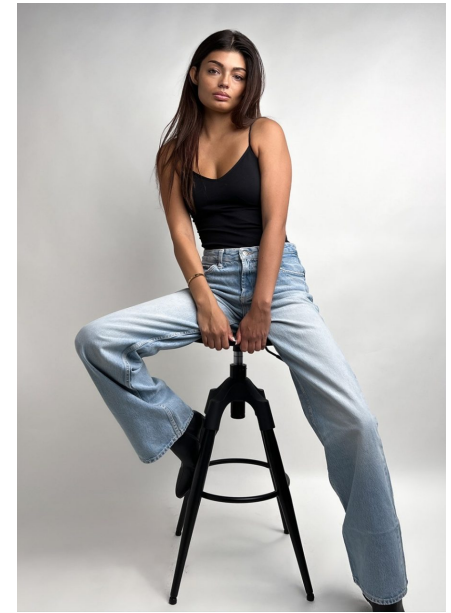

PORTFOLIO

PHOTO/GENIUS

DIGITALS

JORJI ZIMMATORE

HEIGHT 5'7 | 170 CM BUST 31.5 | 80 CM WAIST 25 | 64 CM HIP 34.5 | 88 CM SHOE SIZE 6 | 4 | 36.5 DRESS 0-2 HAIR BROWN EYES HAZEL