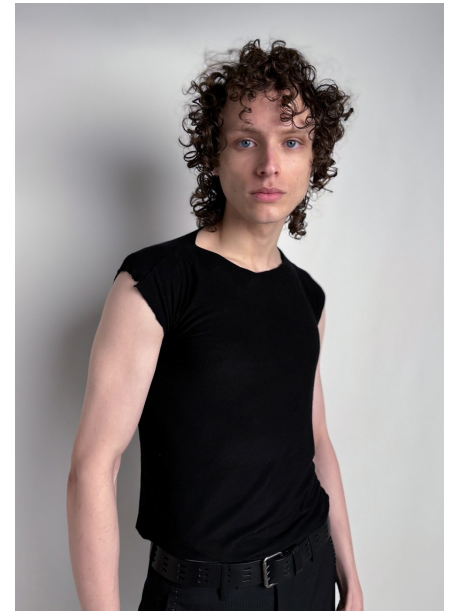

PORTFOLIO

PHOTO/GENIICS

DIGITALS

GUY DUPLANTIER

HEIGHT 6'0 | 183 CM SUIT 38R WAIST 28 | 71 CM INSEAM 32 HIP 33.5 | 85 CM SHOE SIZE 9.5 | 9 | 42.5 HAIR DARK BROWN EYES BLUE