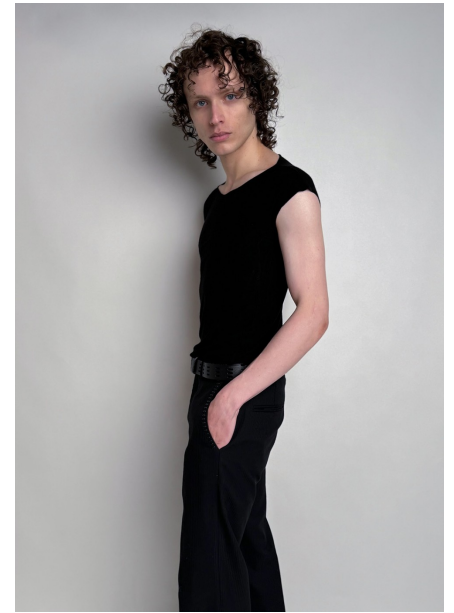

PORTFOLIO

PHOTO/GENIICS

DIGITALS

GUY DUPLANTIER

HEIGHT 6'0 | 183 CM SUIT 38R WAIST 28 | 71 CM INSEAM 32 HIP 33.5 | 85 CM SHOE SIZE 9.5 | 9 | 42.5 HAIR DARK BROWN EYES BLUE