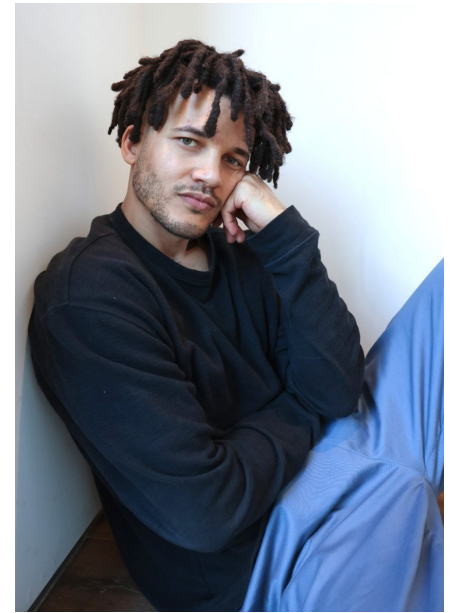

PORTFOLIO

PHOTO/GENICS

DIGITALS

TREY ANDERSON

HEIGHT 6'2 | 188 CM SUIT 38R WAIST 30 | 76 CM HIP 39 | 99 CM SHOE SIZE 11 | 10.5 | 44.5 HAIR BROWN EYES HAZEL