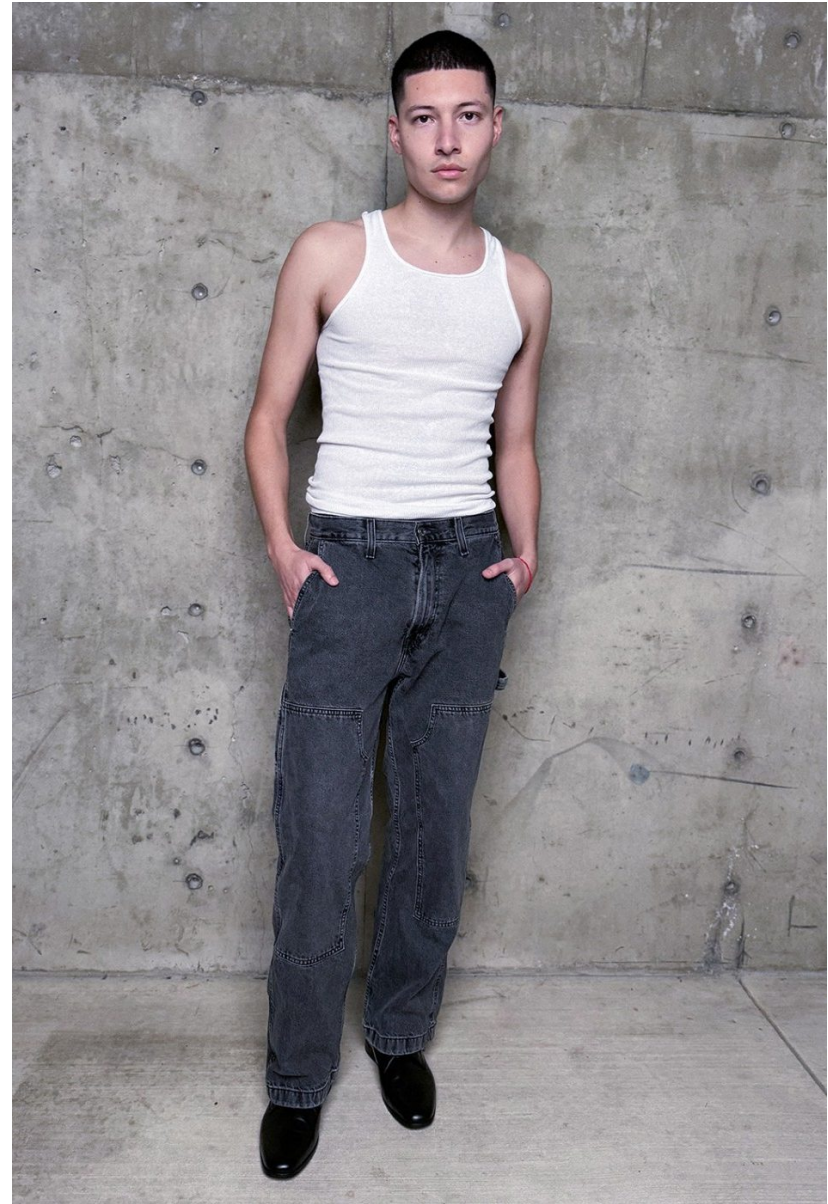

TED VELASQUEZ

HEIGHT 6'1 | 185 CM SUIT 38R WAIST 29 | 74 CM INSEAM 32SHOE SIZE 10.5 | 10 | 44 HAIR BROWN EYES BROWN

TED VELASQUEZ

HEIGHT 6'1 | 185 CM SUIT 38R WAIST 29 | 74 CM INSEAM 32SHOE SIZE 10.5 | 10 | 44 HAIR BROWN EYES BROWN

TED VELASQUEZ

HEIGHT 6'1 | 185 CM SUIT 38R WAIST 29 | 74 CM INSEAM 32SHOE SIZE 10.5 | 10 | 44 HAIR BROWN EYES BROWN