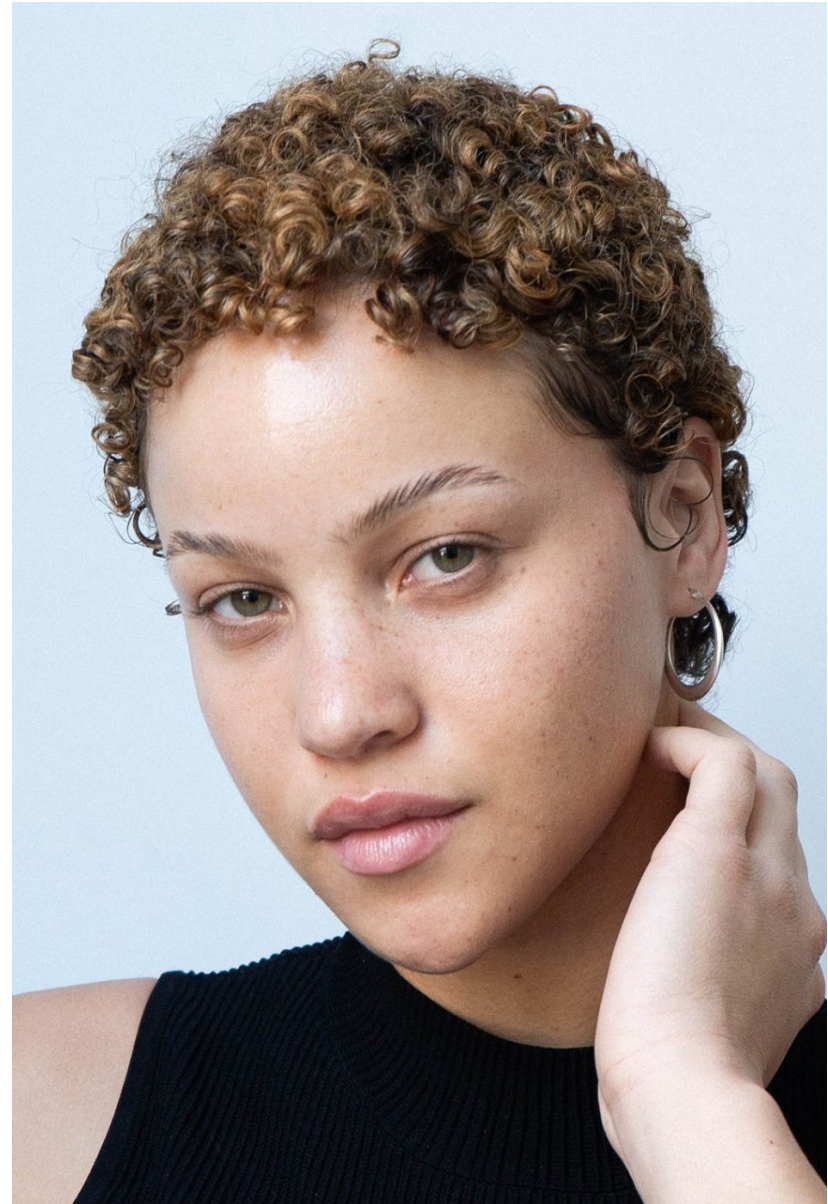

SOL DEAN

HEIGHT 5'9 | 175 CM BUST 36 | 91 CM CUP C WAIST 26 | 66 CM HIP 40 | 102 CM SHOE SIZE 8.5 | 6.5 | 39.5 DRESS 4- HAIR BROWN EYES GREEN

SOL DEAN

HEIGHT 5'9 | 175 CM BUST 36 | 91 CM CUP C WAIST 26 | 66 CM HIP 40 | 102 CM SHOE SIZE 8.5 | 6.5 | 39.5 DRESS 4- HAIR BROWN EYES GREEN

SOL DEAN

HEIGHT 5'9 | 175 CM BUST 36 | 91 CM CUP C WAIST 26 | 66 CM HIP 40 | 102 CM SHOE SIZE 8.5 | 6.5 | 39.5 DRESS 4- HAIR BROWN EYES GREEN