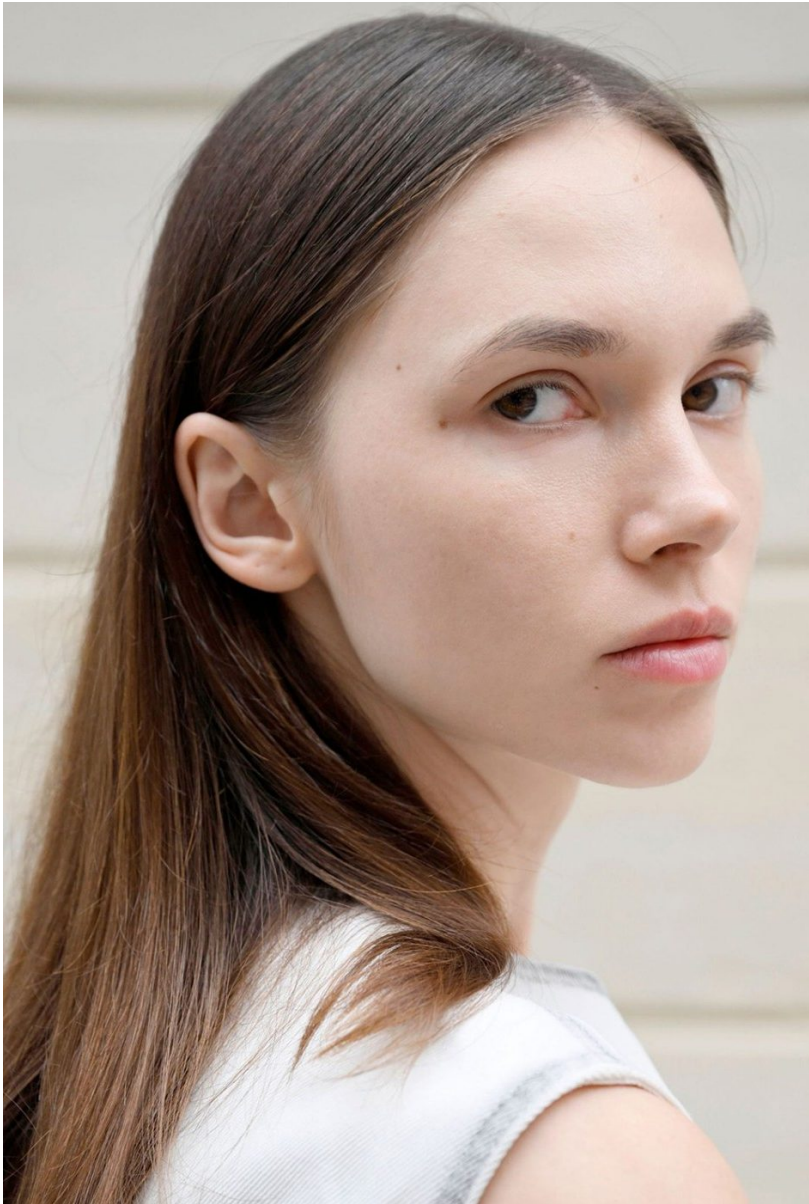

ALEKSANDRA ANGIELSKA

HEIGHT 5'10 | 178 CM BUST 32.5 | 83 CM WAIST 24 | 61 CM HIP 35 | 89 CM SHOE SIZE 9 | 7 | 40 HAIR DARK BROWN EYES BROWN

ALEKSANDRA ANGIELSKA

HEIGHT 5'10 | 178 CM BUST 32.5 | 83 CM WAIST 24 | 61 CM HIP 35 | 89 CM SHOE SIZE 9 | 7 | 40 HAIR DARK BROWN EYES BROWN

ALEKSANDRA ANGIELSKA

HEIGHT 5'10 | 178 CM BUST 32.5 | 83 CM WAIST 24 | 61 CM HIP 35 | 89 CM SHOE SIZE 9 | 7 | 40 HAIR DARK BROWN EYES BROWN