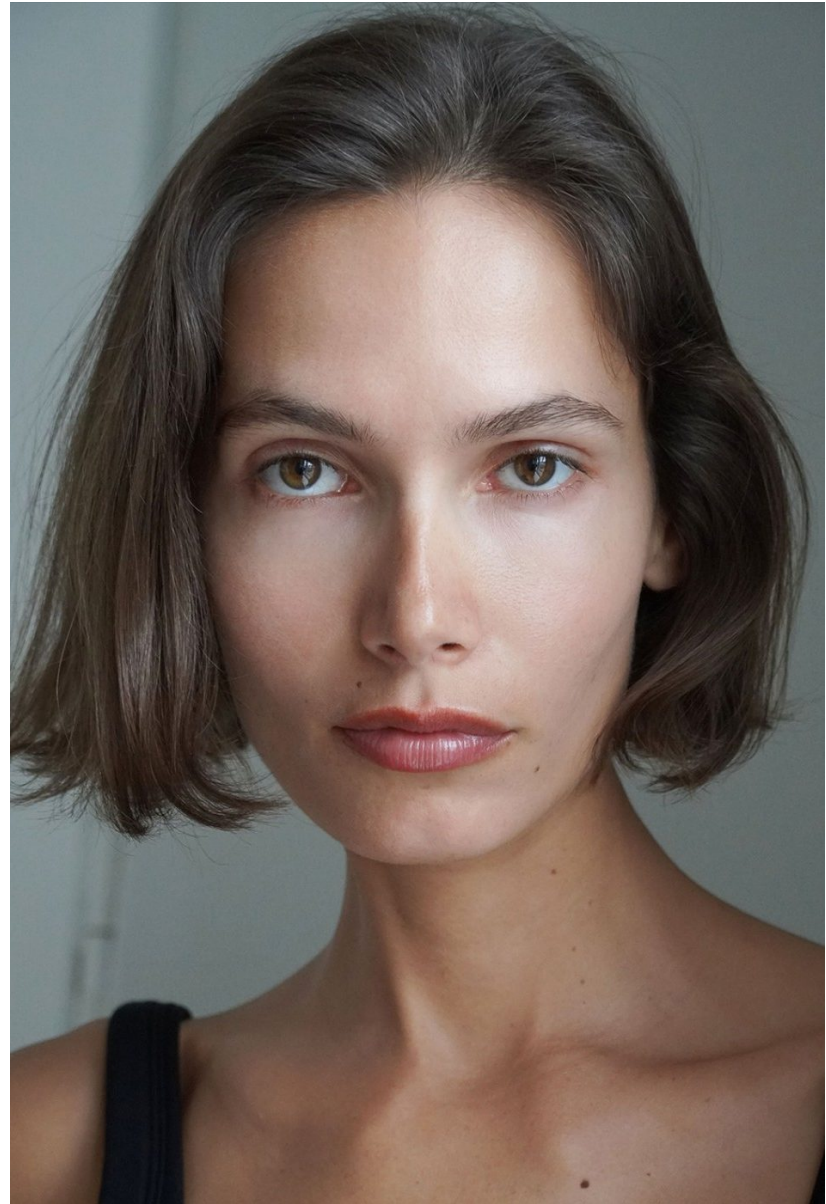

PAULINA KUBE

HEIGHT 5'11 | 180 CM BUST 32 | 81 CM WAIST 24 | 61 CM HIP 35 | 89 CM SHOE SIZE 10 | 8 | 41.5 HAIR BROWN EYES BROWN

PAULINA KUBE

HEIGHT 5'11 | 180 CM BUST 32 | 81 CM WAIST 24 | 61 CM HIP 35 | 89 CM SHOE SIZE 10 | 8 | 41.5 HAIR BROWN EYES BROWN

PAULINA KUBE

HEIGHT 5'11 | 180 CM BUST 32 | 81 CM WAIST 24 | 61 CM HIP 35 | 89 CM SHOE SIZE 10 | 8 | 41.5 HAIR BROWN EYES BROWN