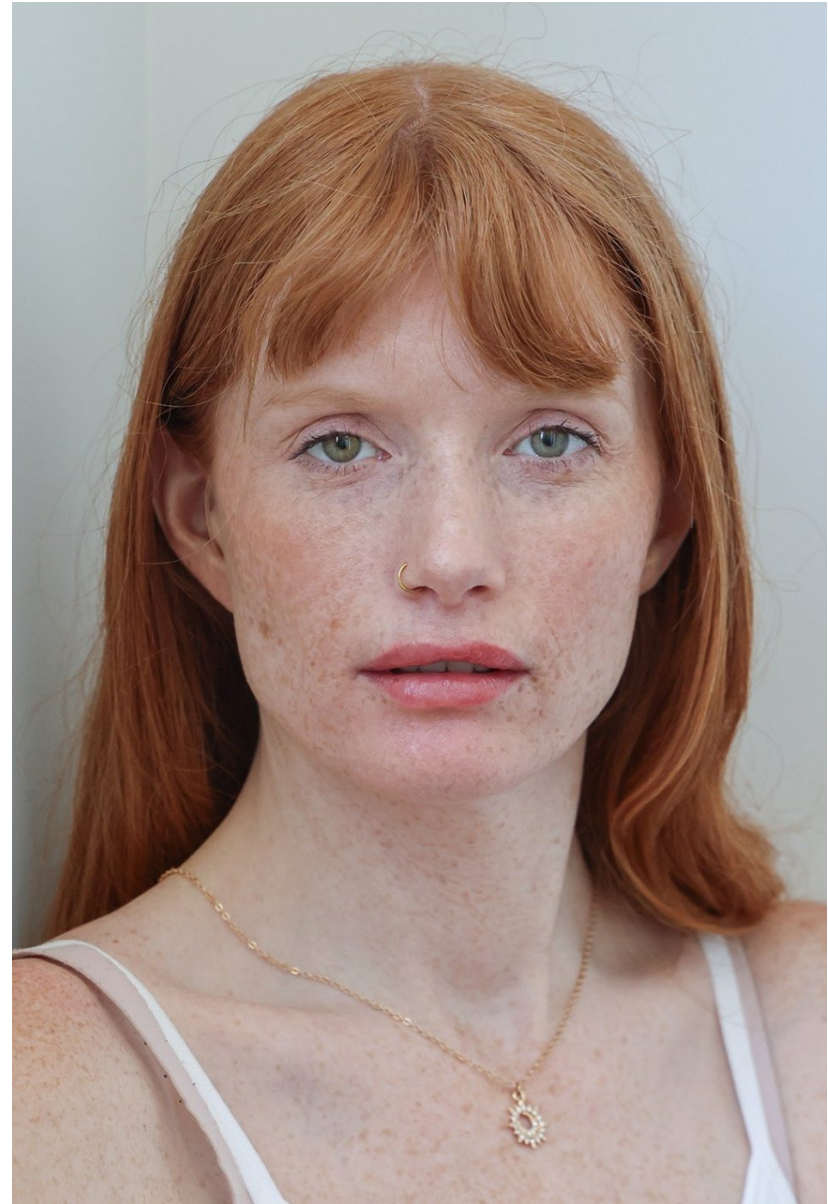

AMANDA SMITH

HEIGHT 5'8 | 173 CM BUST 33 | 84 CM WAIST 25.5 | 65 CM HIP 36 | 91 CM SHOE SIZE 7 | 5 | 37.5 DRESS 0-2 HAIR RED EYES GREEN

AMANDA SMITH

HEIGHT 5'8 | 173 CM BUST 33 | 84 CM WAIST 25.5 | 65 CM HIP 36 | 91 CM SHOE SIZE 7 | 5 | 37.5 DRESS 0-2 HAIR RED EYES GREEN

AMANDA SMITH

HEIGHT 5'8 | 173 CM BUST 33 | 84 CM WAIST 25.5 | 65 CM HIP 36 | 91 CM SHOE SIZE 7 | 5 | 37.5 DRESS 0-2 HAIR RED EYES GREEN