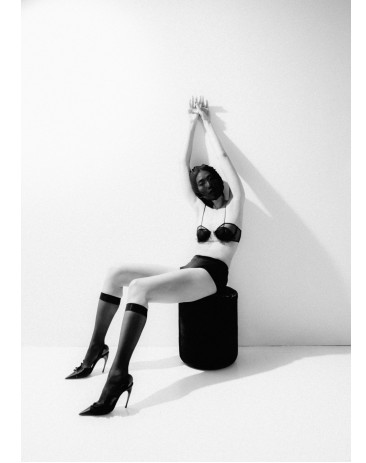

PORTFOLIO

PHOTO/GENICS

DIGITALS

VERA WU

HEIGHT 5'11 | 180 CM BUST 33 | 84 CM WAIST 25 | 64 CM HIP 35 | 89 CM SHOE SIZE 9.5 | 7.5 | 40.5 DRESS 2-4 HAIR BLACK EYES BROWN

PORTFOLIO

**PHOTO/GENICS**

DIGITALS

**VERA WU**

HEIGHT 5'11 | 180 CM BUST 33 | 84 CM WAIST 25 | 64 CM HIP 35 | 89 CM SHOE SIZE 9.5 | 7.5 | 40.5 DRESS 2-4 HAIR BLACK EYES BROWN