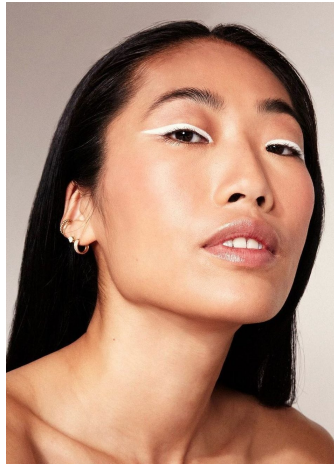

PORTFOLIO

PHOTO/GENICS

DIGITALS

VERA WU

HEIGHT 5'11 | 180 CM BUST 33 | 84 CM WAIST 25 | 64 CM HIP 35 | 89 CM SHOE SIZE 9.5 | 7.5 | 40.5 DRESS 2-4 HAIR BLACK EYES BROWN

PORTFOLIO

**PHOTO/GENICS**

DIGITALS

**VERA WU**

HEIGHT 5'11 | 180 CM BUST 33 | 84 CM WAIST 25 | 64 CM HIP 35 | 89 CM SHOE SIZE 9.5 | 7.5 | 40.5 DRESS 2-4 HAIR BLACK EYES BROWN