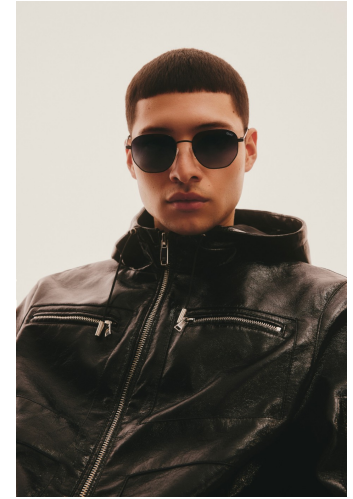

TED VELASQUEZ

HEIGHT 6'1 | 185 CM SUIT 38R WAIST 29 | 74 CM INSEAM 32SHOE SIZE 10.5 | 10 | 44 HAIR BROWN EYES BROWN

PORTFOLIO

PHOTO/GENICS

DIGITALS

TED VELASQUEZ

HEIGHT 6'1 | 185 CM SUIT 38R WAIST 29 | 74 CM INSEAM 32SHOE SIZE 10.5 | 10 | 44 HAIR BROWN EYES BROWN