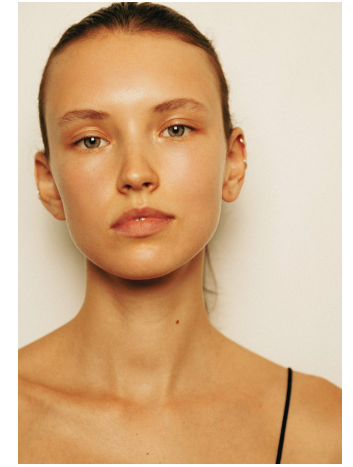

SVETA POTOMSKI

HEIGHT 5'8 | 173 CM BUST 31 | 79 CM WAIST 22 | 56 CM HIP 34 | 86 CM SHOE SIZE 7.5 | 5.5 | 38 HAIR BROWN EYES GREEN

PORTFOLIO

PHOTO/GENICS

DIGITALS

SVETA POTOMSKI

HEIGHT 5'8 | 173 CM BUST 31 | 79 CM WAIST 22 | 56 CM HIP 34 | 86 CM SHOE SIZE 7.5 | 5.5 | 38 HAIR BROWN EYES GREEN