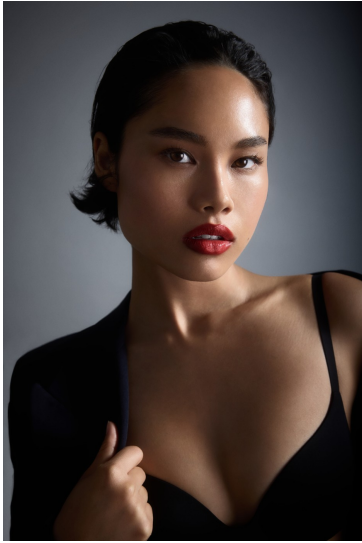

ALISSA IRIS

HEIGHT 5'5 | 165 CM BUST 29 | 74 CM WAIST 24 | 61 CM HIP 36 | 91 CM SHOE SIZE 7 | 5 | 37.5 DRESS 0-2 HAIR BLACK EYES BROWN

ALISSA IRIS

HEIGHT 5'5 | 165 CM BUST 29 | 74 CM WAIST 24 | 61 CM HIP 36 | 91 CM SHOE SIZE 7 | 5 | 37.5 DRESS 0-2 HAIR BLACK EYES BROWN