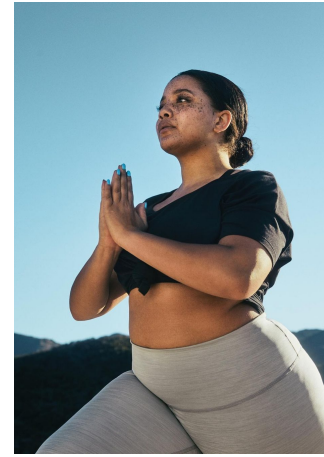

MELODY MIKEL

HEIGHT 5'6 | 168 CM BUST 43 | 109 CM CUP D WAIST 35 | 89 CM HIP 53 | 135 CM SHOE SIZE 8 | 6 | 39 DRESS 16-18 HAIR DARK BLONDE EYES BROWN

**MELODY MIKEL**

HEIGHT 5'6 | 168 CM BUST 43 | 109 CM CUP D WAIST 35 | 89 CM HIP 53 | 135 CM SHOE SIZE 8 | 6 | 39 DRESS 16-18 HAIR DARK BLONDE  
EYES BROWN