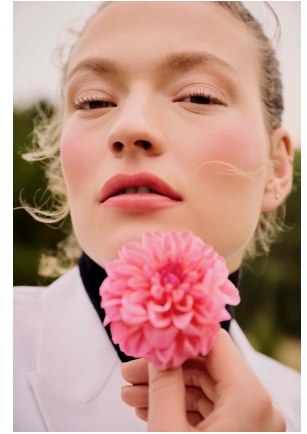

SOPHIA AHRENS

HEIGHT 5'11.5 | 180 CM BUST 37.5 | 95 CM WAIST 29.5 | 75 CM HIP 39 | 99 CM SHOE SIZE 10 | 8 DRESS 6-8 HAIR BLONDE EYES HAZEL

PORTFOLIO

PHOTO/GENIUS

DIGITALS

SOPHIA AHRENS

HEIGHT 5'11.5 | 180 CM BUST 37.5 | 95 CM WAIST 29.5 | 75 CM HIP 39 | 99 CM SHOE SIZE 10 | 8 DRESS 6-8 HAIR BLONDE EYES HAZEL