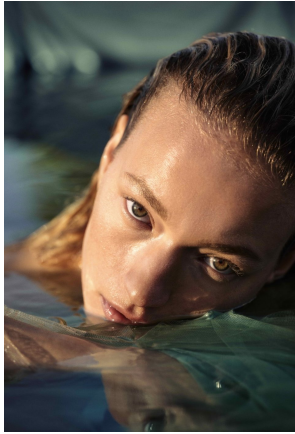

SOPHIA AHRENS

HEIGHT 5'11.5 | 180 CM BUST 37.5 | 95 CM WAIST 29.5 | 75 CM HIP 39 | 99 CM SHOE SIZE 10 | 8 DRESS 6-8 HAIR BLONDE EYES HAZEL

PORTFOLIO

PHOTO/GENIUS

DIGITALS

SOPHIA AHRENS

HEIGHT 5'11.5 | 180 CM BUST 37.5 | 95 CM WAIST 29.5 | 75 CM HIP 39 | 99 CM SHOE SIZE 10 | 8 DRESS 6-8 HAIR BLONDE EYES HAZEL