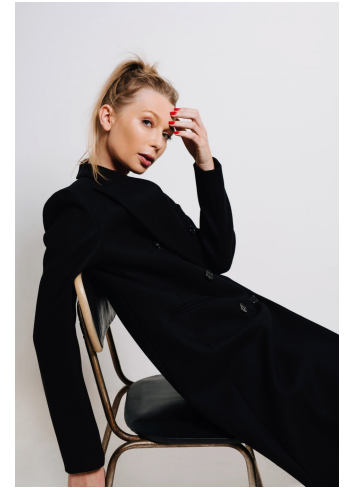

ERIKA STASIULEVICIUTE

HEIGHT 5'11 | 180 CM BUST 33.5 | 85 CM WAIST 28 | 71 CM HIP 38 | 97 CM SHOE SIZE 10 | 8 | 41.5 DRESS 0-2 HAIR BLONDE EYES BLUE

ERIKA STASIULEVICIUTE

HEIGHT 5'11 | 180 CM BUST 33.5 | 85 CM WAIST 28 | 71 CM HIP 38 | 97 CM SHOE SIZE 10 | 8 | 41.5 DRESS 0-2 HAIR BLONDE EYES BLUE