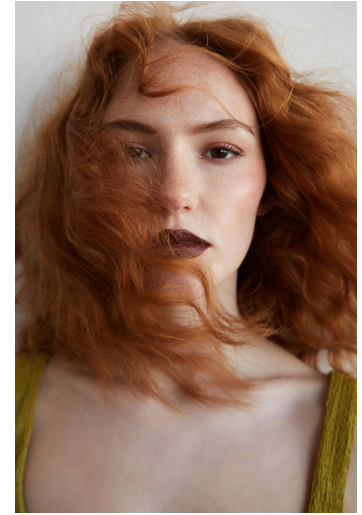

CASSIDY KELLY

HEIGHT 5'10 | 178 CM BUST 31 | 79 CM WAIST 24.5 | 62 CM HIP 35 | 89 CM SHOE SIZE 8.5 | 6.5 | 39.5 DRESS 2-4 HAIR RED EYES BROWN

PORTFOLIO

**PHOTO/GENICS**

DIGITALS

**CASSIDY KELLY**

HEIGHT 5'10 | 178 CM BUST 31 | 79 CM WAIST 24.5 | 62 CM HIP 35 | 89 CM SHOE SIZE 8.5 | 6.5 | 39.5 DRESS 2-4 HAIR RED EYES BROWN