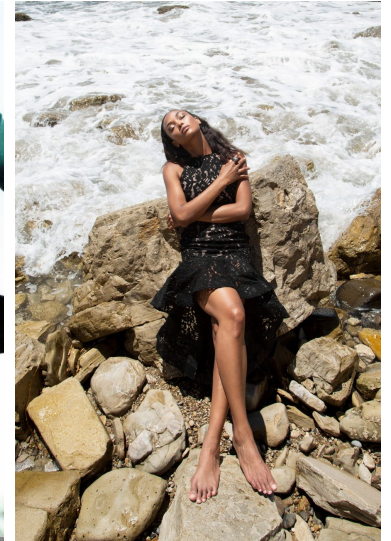

KIRBY GRIFFIN

HEIGHT 5'9 | 175 CM BUST 34 | 86 CM WAIST 24 | 61 CM HIP 34 | 86 CM SHOE SIZE 10 | 8 | 41.5 DRESS 0-2 HAIR BROWN EYES GREEN

KIRBY GRIFFIN

HEIGHT 5'9 | 175 CM BUST 34 | 86 CM WAIST 24 | 61 CM HIP 34 | 86 CM SHOE SIZE 10 | 8 | 41.5 DRESS 0-2 HAIR BROWN EYES GREEN