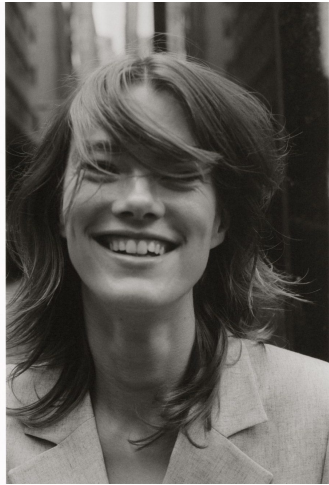

PORTFOLIO

PHOTO/GENICS

DIGITALS

MATHILDE BRANDI

HEIGHT 5'9 | 175 CM BUST 33 | 84 CM WAIST 24 | 60 CM HIP 34 | 86 CM SHOE SIZE 7.5 | 5.5 | 38 DRESS 0-2 HAIR BROWN EYES BLUE

PORTFOLIO

PHOTO/GENICS

DIGITALS

MATHILDE BRANDI

HEIGHT 5'9 | 175 CM BUST 33 | 84 CM WAIST 24 | 60 CM HIP 34 | 86 CM SHOE SIZE 7.5 | 5.5 | 38 DRESS 0-2 HAIR BROWN EYES BLUE