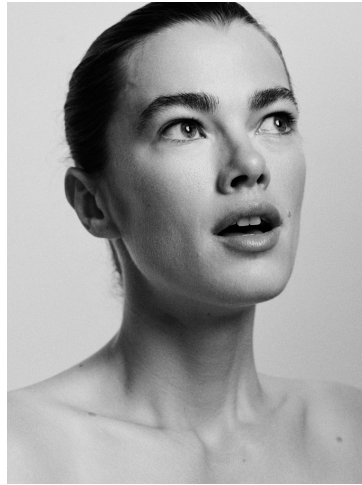

PORTFOLIO

PHOTO/GENICS

DIGITALS

MATHILDE BRANDI

HEIGHT 5'9 | 175 CM BUST 33 | 84 CM WAIST 24 | 60 CM HIP 34 | 86 CM SHOE SIZE 7.5 | 5.5 | 38 DRESS 0-2 HAIR BROWN EYES BLUE

PORTFOLIO

PHOTO/GENICS

DIGITALS

MATHILDE BRANDI

HEIGHT 5'9 | 175 CM BUST 33 | 84 CM WAIST 24 | 60 CM HIP 34 | 86 CM SHOE SIZE 7.5 | 5.5 | 38 DRESS 0-2 HAIR BROWN EYES BLUE