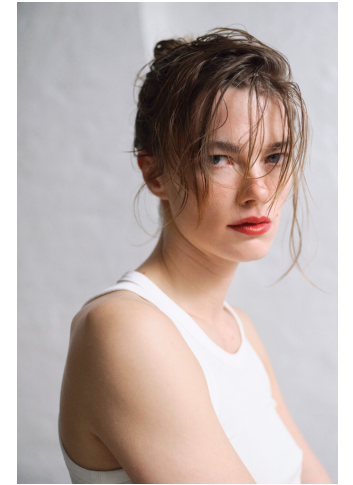

PORTFOLIO

PHOTO/GENICS

DIGITALS

MATHILDE BRANDI

HEIGHT 5'9 | 175 CM BUST 33 | 84 CM WAIST 24 | 60 CM HIP 34 | 86 CM SHOE SIZE 7.5 | 5.5 | 38 DRESS 0-2 HAIR BROWN EYES BLUE

PORTFOLIO

PHOTO/GENICS

DIGITALS

MATHILDE BRANDI

HEIGHT 5'9 | 175 CM BUST 33 | 84 CM WAIST 24 | 60 CM HIP 34 | 86 CM SHOE SIZE 7.5 | 5.5 | 38 DRESS 0-2 HAIR BROWN EYES BLUE