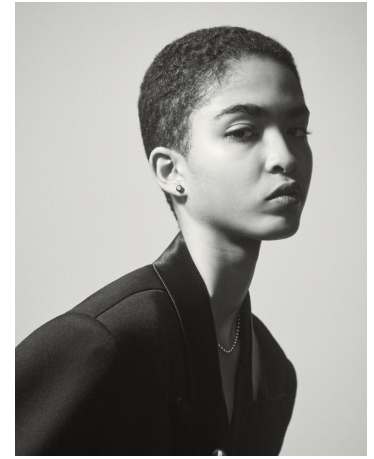

PORTFOLIO

PHOTO/GENICS

DIGITALS

PHILYNE MERCEDES

HEIGHT 5'9.5 | 175 CM BUST 31 | 79 CM WAIST 23 | 58 CM HIP 34 | 86 CM SHOE SIZE 8 | 6 | 39 DRESS 0-2 HAIR BROWN EYES BROWN

PORTFOLIO

PHOTO/GENICS

DIGITALS

PHILYNE MERCEDES

HEIGHT 5'9.5 | 175 CM BUST 31 | 79 CM WAIST 23 | 58 CM HIP 34 | 86 CM SHOE SIZE 8 | 6 | 39 DRESS 0-2 HAIR BROWN EYES BROWN