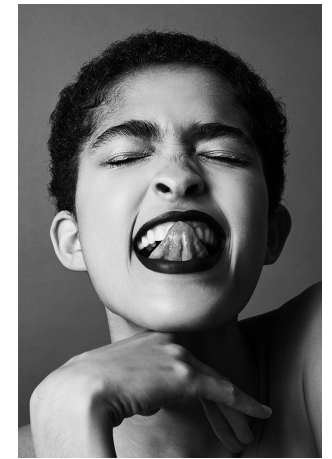

PORTFOLIO

PHOTO/GENICS

DIGITALS

PHILYNE MERCEDES

HEIGHT 5'9.5 | 175 CM BUST 31 | 79 CM WAIST 23 | 58 CM HIP 34 | 86 CM SHOE SIZE 8 | 6 | 39 DRESS 0-2 HAIR BROWN EYES BROWN

PORTFOLIO

PHOTO/GENICS

DIGITALS

PHILYNE MERCEDES

HEIGHT 5'9.5 | 175 CM BUST 31 | 79 CM WAIST 23 | 58 CM HIP 34 | 86 CM SHOE SIZE 8 | 6 | 39 DRESS 0-2 HAIR BROWN EYES BROWN