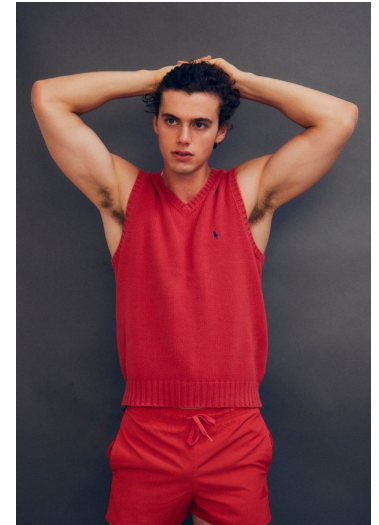

PABLO KAESTLI

HEIGHT 6'2.5 | 188 CM SUIT 40L WAIST 32 | 81 CM INSEAM 33 HIP 39.5 | 100 CM SHOE SIZE 11 | 10.5 | 44.5 HAIR BROWN EYES HAZEL

PORTFOLIO

**PHOTO/GENICS**

DIGITALS

**PABLO KAESTLI**

HEIGHT 6'2.5 | 188 CM SUIT 40L WAIST 32 | 81 CM INSEAM 33 HIP 39.5 | 100 CM SHOE SIZE 11 | 10.5 | 44.5 HAIR BROWN EYES HAZEL