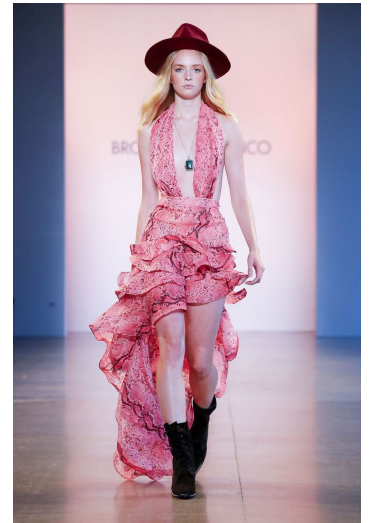

OLIVIA HAMILTON

HEIGHT 5'10 | 178 CM BUST 32 | 81 CM WAIST 24 | 61 CM HIP 35 | 89 CM SHOE SIZE 9 | 7 | 40 DRESS 0-2 HAIR BLONDE EYES BLUE

OLIVIA HAMILTON

HEIGHT 5'10 | 178 CM BUST 32 | 81 CM WAIST 24 | 61 CM HIP 35 | 89 CM SHOE SIZE 9 | 7 | 40 DRESS 0-2 HAIR BLONDE EYES BLUE

OLIVIA HAMILTON

HEIGHT 5'10 | 178 CM BUST 32 | 81 CM WAIST 24 | 61 CM HIP 35 | 89 CM SHOE SIZE 9 | 7 | 40 DRESS 0-2 HAIR BLONDE EYES BLUE