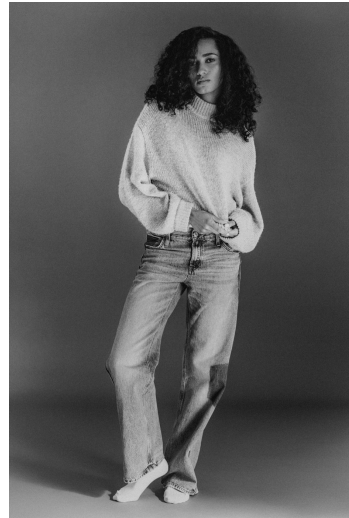

PORTFOLIO

**PHOTO/GENICS**

DIGITALS

**ABBY MEEKER**

HEIGHT 5'9 | 175 CM BUST 32.5 | 83 CM WAIST 26 | 66 CM HIP 36 | 91 CM SHOE SIZE 8.5 | 6.5 | 39.5 DRESS 2-4 HAIR BROWN EYES BROWN

PORTFOLIO

**PHOTO/GENICS**