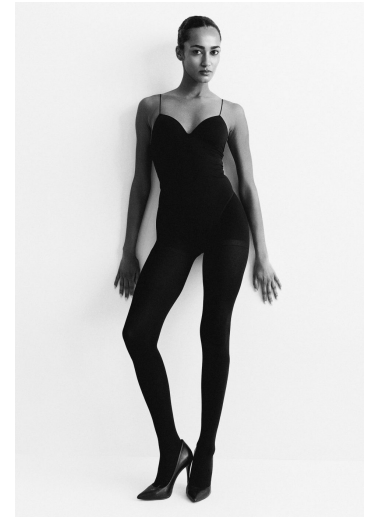

PORTFOLIO

**PHOTO/GENICS**

DIGITALS

**ABBY MEEKER**

HEIGHT 5'9 | 175 CM BUST 32.5 | 83 CM WAIST 26 | 66 CM HIP 36 | 91 CM SHOE SIZE 8.5 | 6.5 | 39.5 DRESS 2-4 HAIR BROWN EYES BROWN

PORTFOLIO

**PHOTO/GENICS**

DIGITALS

**ABBY MEEKER**

HEIGHT 5'9 | 175 CM BUST 32.5 | 83 CM WAIST 26 | 66 CM HIP 36 | 91 CM SHOE SIZE 8.5 | 6.5 | 39.5 DRESS 2-4 HAIR BROWN EYES BROWN