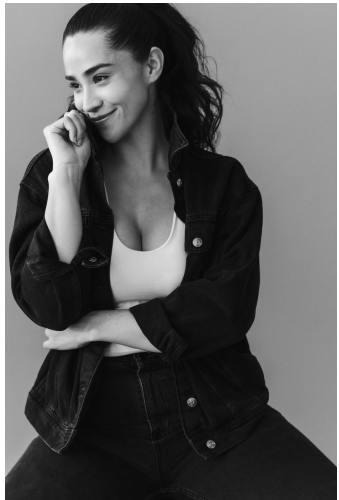

PORTFOLIO

PHOTO/GENIUS

DIGITALS

DESTINY NG

HEIGHT 5'9 | 175 CM BUST 36.5 | 93 CM CUP DD WAIST 28.5 | 72 CM HIP 45.5 | 116 CM SHOE SIZE 8 | 6 | 39 DRESS 10-12 HAIR BROWN
EYES BROWN

PORTFOLIO

PHOTO/GENIICS

DIGITALS

DESTINY NG

HEIGHT 5'9 | 175 CM BUST 36.5 | 93 CM CUP DD WAIST 28.5 | 72 CM HIP 45.5 | 116 CM SHOE SIZE 8 | 6 | 39 DRESS 10-12 HAIR BROWN
EYES BROWN