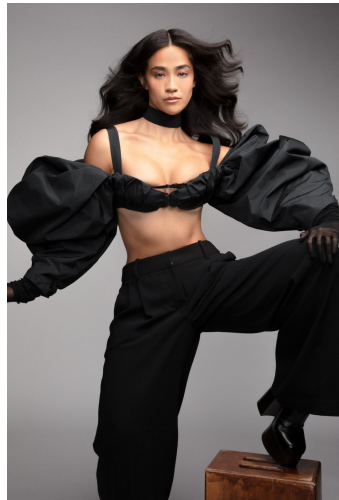

PORTFOLIO

PHOTO/GENIUS

DIGITALS

DESTINY NG

HEIGHT 5'9 | 175 CM BUST 36.5 | 93 CM CUP DD WAIST 28.5 | 72 CM HIP 45.5 | 116 CM SHOE SIZE 8 | 6 | 39 DRESS 10-12 HAIR BROWN
EYES BROWN

PORTFOLIO

PHOTO/GENIICS

DIGITALS

DESTINY NG

HEIGHT 5'9 | 175 CM BUST 36.5 | 93 CM CUP DD WAIST 28.5 | 72 CM HIP 45.5 | 116 CM SHOE SIZE 8 | 6 | 39 DRESS 10-12 HAIR BROWN
EYES BROWN