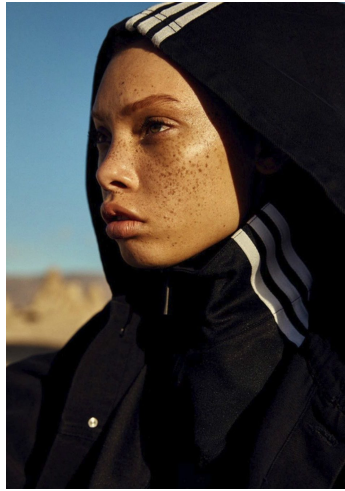

ALEECE WILSON

HEIGHT 5'10 | 178 CM BUST 32 | 81 CM CUP A WAIST 26 | 66 CM HIP 34 | 86 CM SHOE SIZE 9 | 7 | 40 DRESS 4-6 HAIR RED EYES GREEN

PORTFOLIO

**PHOTO/GENICS**

DIGITALS

**ALEECE WILSON**

HEIGHT 5'10 | 178 CM BUST 32 | 81 CM CUP A WAIST 26 | 66 CM HIP 34 | 86 CM SHOE SIZE 9 | 7 | 40 DRESS 4-6 HAIR RED EYES GREEN