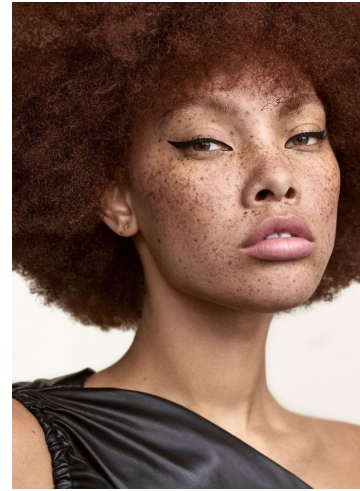

ALEECE WILSON

HEIGHT 5'10 | 178 CM BUST 32 | 81 CM CUP A WAIST 26 | 66 CM HIP 34 | 86 CM SHOE SIZE 9 | 7 | 40 DRESS 4-6 HAIR RED EYES GREEN

PORTFOLIO

**PHOTO/GENICS**

DIGITALS

**ALEECE WILSON**

HEIGHT 5'10 | 178 CM BUST 32 | 81 CM CUP A WAIST 26 | 66 CM HIP 34 | 86 CM SHOE SIZE 9 | 7 | 40 DRESS 4-6 HAIR RED EYES GREEN