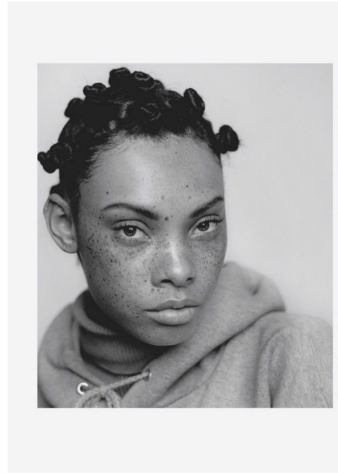

ALEECE WILSON

HEIGHT 5'10 | 178 CM BUST 32 | 81 CM CUP A WAIST 26 | 66 CM HIP 34 | 86 CM SHOE SIZE 9 | 7 | 40 DRESS 4-6 HAIR RED EYES GREEN

PORTFOLIO

**PHOTO/GENICS**

DIGITALS

**ALEECE WILSON**

HEIGHT 5'10 | 178 CM BUST 32 | 81 CM CUP A WAIST 26 | 66 CM HIP 34 | 86 CM SHOE SIZE 9 | 7 | 40 DRESS 4-6 HAIR RED EYES GREEN