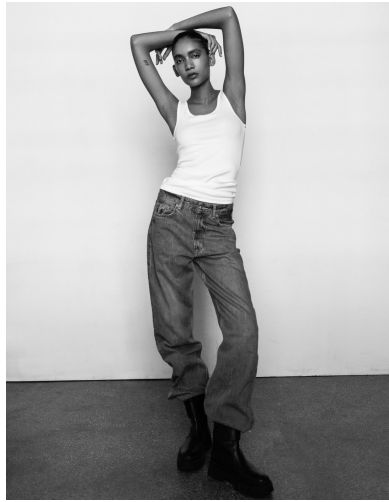

## SUMMER THOMPSON

HEIGHT 5'10 | 178 CM BUST 31 | 79 CM WAIST 23 | 58 CM HIP 34 | 86 CM SHOE SIZE 9 | 7 | 40 DRESS 0-2 HAIR BROWN EYES BROWN

PORTFOLIO

PHOTO/GENIUS

DIGITALS

SUMMER THOMPSON

HEIGHT 5'10 | 178 CM BUST 31 | 79 CM WAIST 23 | 58 CM HIP 34 | 86 CM SHOE SIZE 9 | 7 | 40 DRESS 0-2 HAIR BROWN EYES BROWN